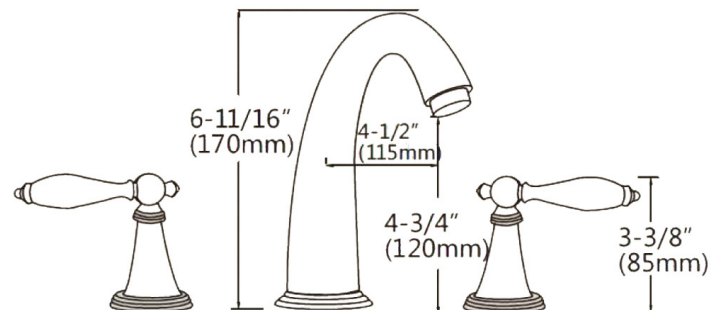

Email: info@roswellusa.com

Phone: 1-762-244-0424