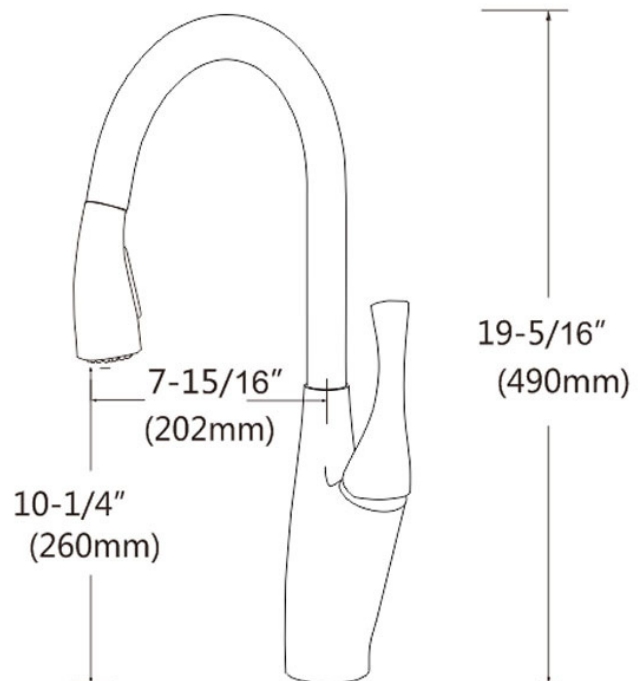

Certified to
NSF/ANSI 61 & 372